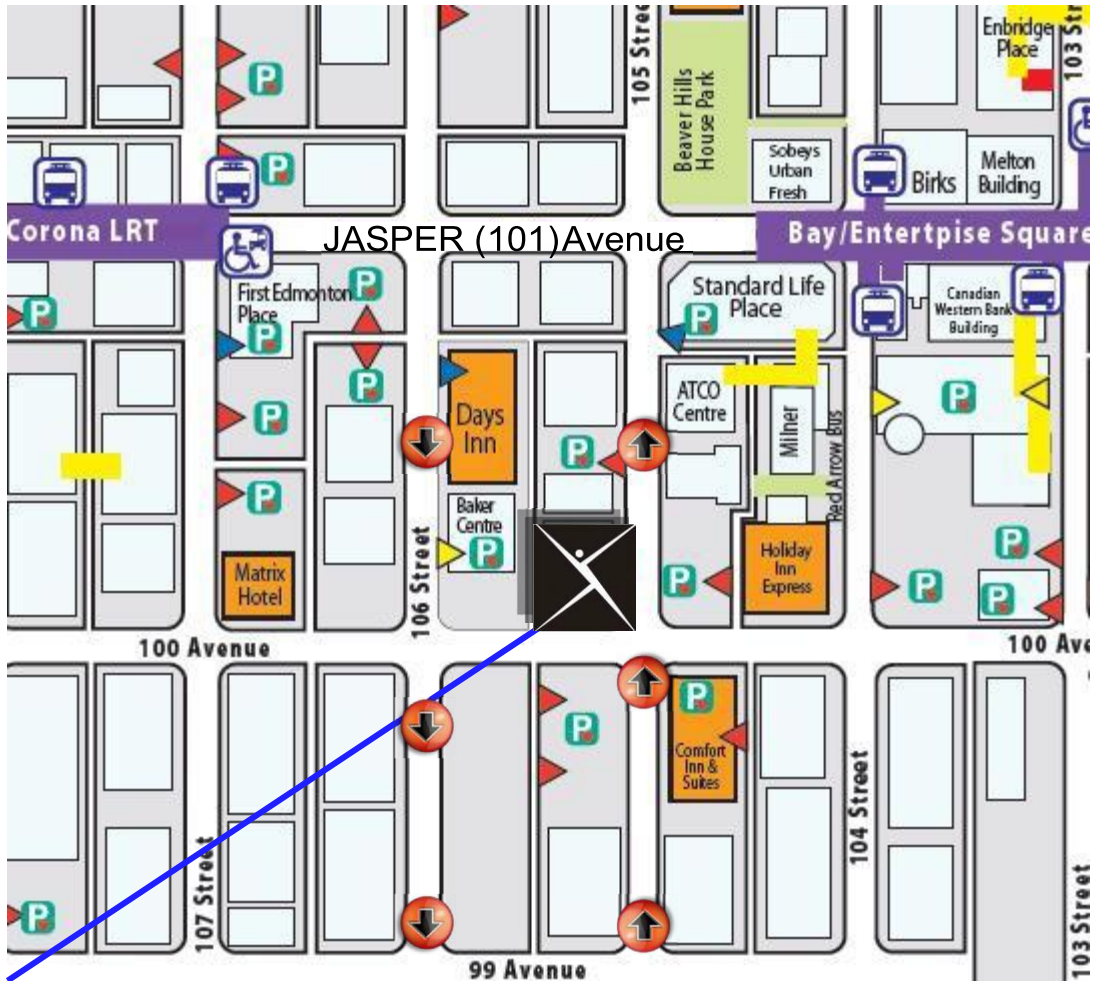

Location and Parking

**Canadian Mental
Health Association**
Edmonton

#300, 10010-105 Street
Edmonton, AB T5J 1C4
Phone: (780) 414-6300 Fax: (780) 482-7498
Email: main@cmha-edmonton.ab.ca
Website: www.cmha-edmonton.ab.ca

Paid Parking:

1. ☒ 10048 – 105 Street Impark Outdoor Parking lot.
   - ☒ 10028 – 105 Street Impark Outdoor Parking lot.
   - ☒ 10025 – 106 Ave Baker Center underground parking. On the east side of 106 Street..
   - ☒ 100 Avenue and 104 Street Comfort Inn and Suites underground parkade. On the south side of 100 Avenue.
2. ***NOTE: most parking lots no longer accept coin. They are credit card only.

Edmonton Transit

- ☒ Bay/ Enterprise Square Station is located at 104 St and Jasper Avenue
- ☒ Corona LRT Station is located at 107 St and Jasper Avenue
- ☒ Bus routes 2, 5, 8, 560, 701 stop at 104 St and Jasper Avenue