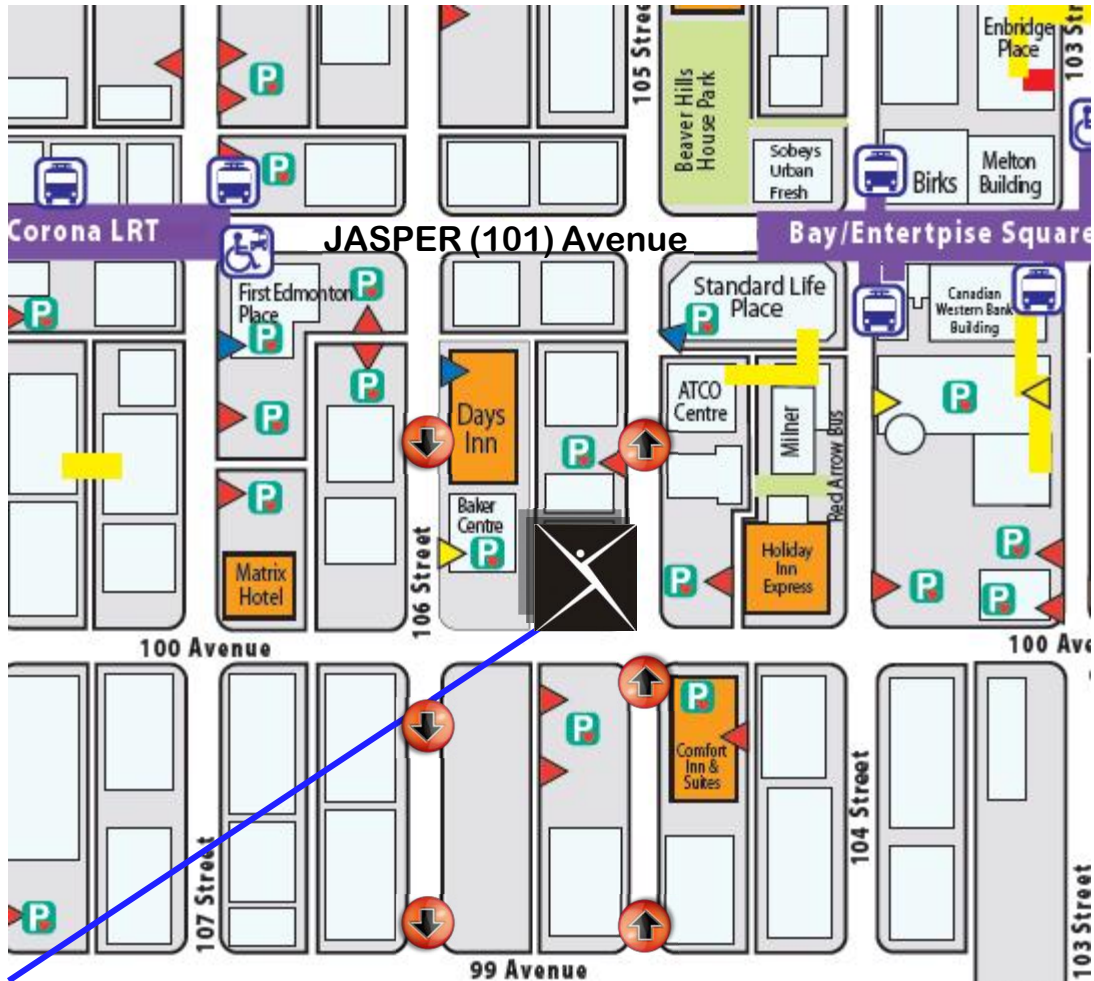

Location and Parking

**Canadian Mental
Health Association**
Edmonton

#300, 10010-105 Street
Edmonton, AB T5J 1C4
Phone: (780) 414-6300 Fax: (780) 482-7498
Email: main@cmha-edmonton.ab.ca
Website: www.cmha-edmonton.ab.ca

Paid Parking:

1. ☒ 10048 – 105 Street Impark Outdoor Parking lot.
   - ☒ 10028 – 105 Street Impark Outdoor Parking lot.
   - ☒ 10025 – 106 Ave Baker Center underground parking. On the east side of 106 Street..
   - ☒ 100 Avenue and 104 Street Comfort Inn and Suites underground parkade. On the south side of 100 Avenue.
2. ***NOTE: most parking lots no longer accept coin. They are credit card only.

Edmonton Transit

- ☒ Bay/ Enterprise Square Station is located at 104 St and Jasper Avenue
- ☒ Corona LRT Station is located at 107 St and Jasper Avenue
- ☒ Bus Routes 52, and 309 stop directly in front of the building on 100 Avenue
- ☒ Bus routes 1, 2, 5, 14, 88, 100, 109, 111, 116, 120, 132, 135, 635 and 709 stop at 104 St and Jasper Avenue